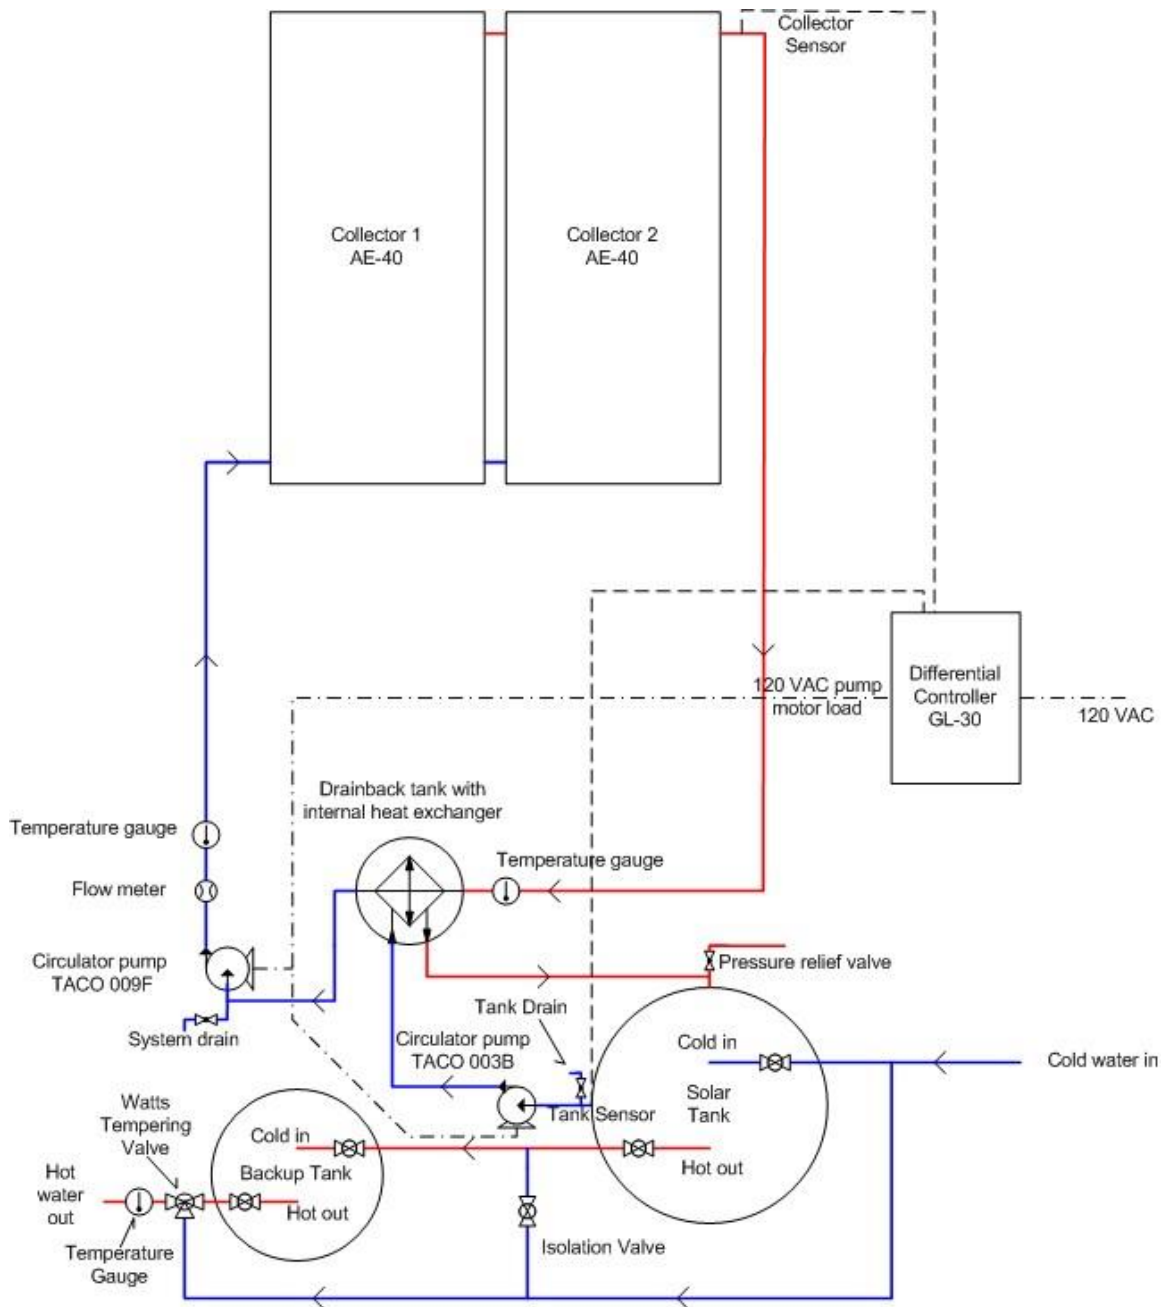

Hudson Valley Solar  
 Thermal Hot water systems  
 80 Gallon drain back, Domestic Hot Water Heating

Parts List:

Note: Copper pipe lengths, misc parts such as elbows, reducers, couplings, insulation are estimates based on the average system. Some installations may require more or different amounts of said items.

Manufacturer	Nomenclature	Part Number	Amount
Alternate Energy Technologies	Flat Plate Collector, glazed	AE-40	2 Each
Alternate Energy Technologies	Mounting Hardware	MH-40	2 Sets
Alternate Energy Technologies	Aluminum Strut, 1 X 1 X0.125"	6063-T52	5 Feet
RADCO industries	Drain Back Tank, 8 gallons	RDX-4004	1 Each
TACO	Circulating Pump	009F	1 Each
TACO	Circulating Pump	003B	1 Each
Watts	Tempering Valve	70A	1 Each
Rheem/Ruud	Hot Water Tank, 80 Gallon	RUE PRO80-2	1 Each
Rheem Ruud	Hot Water Tank, 40 Gallon	RUE PRO40-2	1 Each
Letro	Flow Gauge, 2-16 GPM	LDF359N	1 Each
Letro	Temperature Gauge 50-220 deg F, 3/4 well	SL-2W3	3 Each
Mullen	Ball Valve, 3/4 inch NPT female	R910	4 Each
Mullen	Ball Valve 3/4 inch sweat	R900	2 Each
American Valve	Boiler Drain		3 Each
Gold Line	Differential Controller	GL-30	1 Each
Gold Line	10K temperature sensor	SB	2 Each
NIBCO	3/4 inch union		4 Each
NIBCO	1/2 inch union		2 Each
CMC Howell	Type K 3/4" copper tubing		60 Feet
CMC Howell	Type L 1" copper pipe		5 Feet
CMC Howell	Type L 3/4" copper pipe		20 Feet
CMC Howell	Type L 1/2" copper pipe		10 Feet
NIBCO	1" copper cap		2 Each
NIBCO	1" copper coupling		4 Each
NIBCO	1" copper elbow, 90 degree		1 Each
NIBCO	1" copper elbow 45 degree		1 Each
NIBCO	1" to 3/4" reducer		2 Each
NIBCO	3/4" T		8 Each